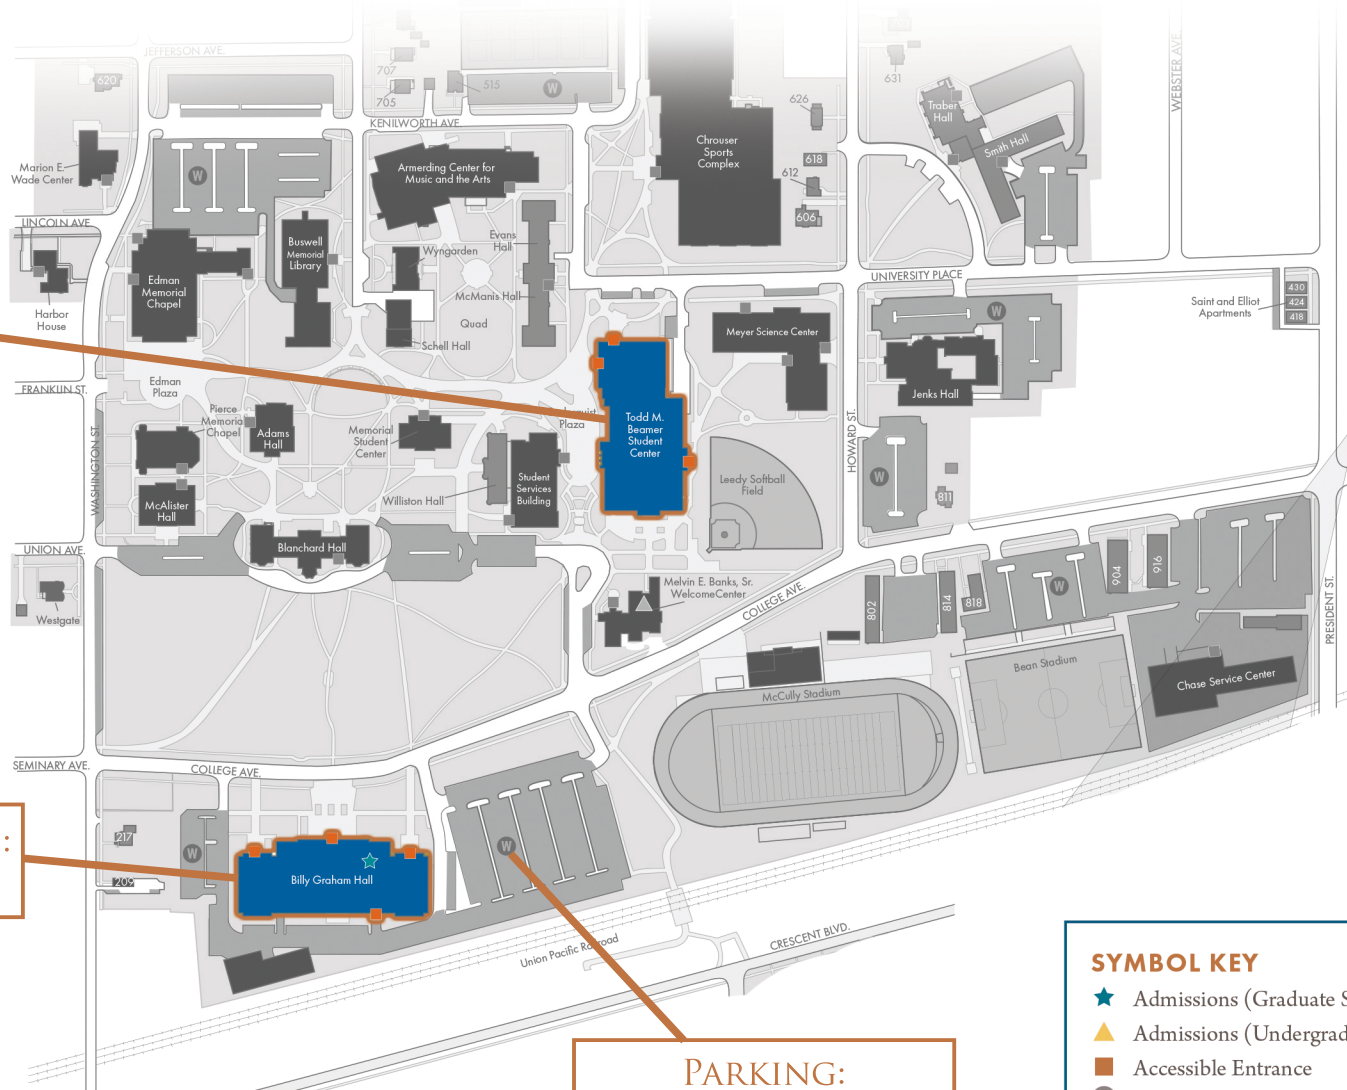

CALVIN STUDIES SOCIETY 2022 COLLOQUIUM

FOOD SERVICE:
BEAMER CENTER

COLLOQUIUM SESSIONS:
BILLY GRAHAM HALL

PARKING:
BILLY GRAHAM
EAST PARKING LOT

SYMBOL KEY

- ★ Admissions (Graduate School)
- ▲ Admissions (Undergraduate)
- Accessible Entrance
- Ⓜ Visitor Parking